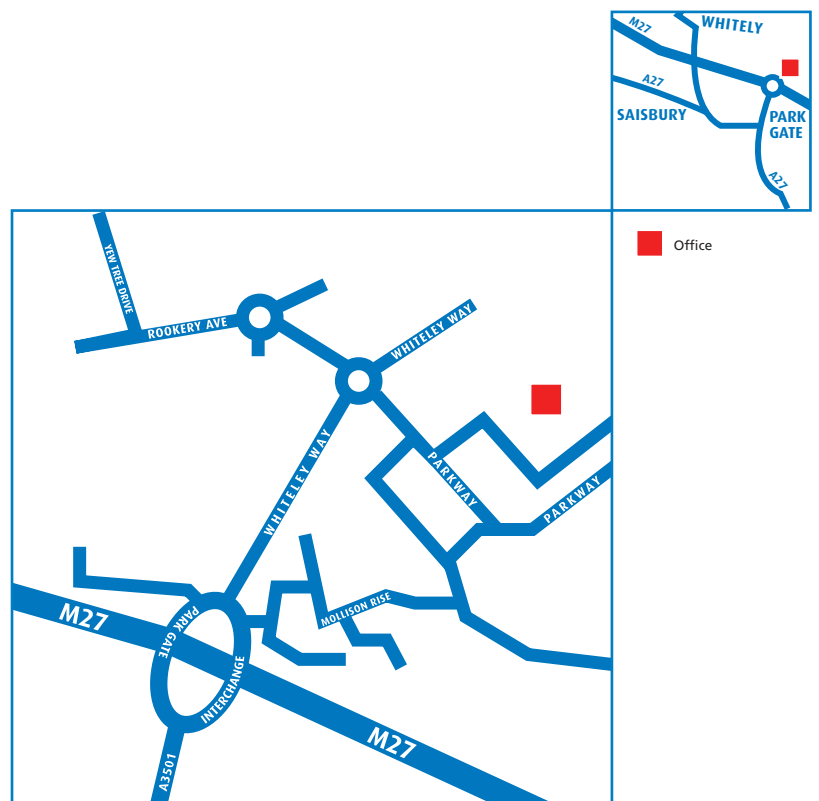

how to find us

Head Office

Second Floor, Forum Four, Parkway, Solent Business Park, Whiteley, Fareham PO15 7AD

T: 01489 560 000 F: 01489 560 001

E: headoffice@randstadcpe.com

Directions

From the West

Take the M27 and exit at Junction 9. Take the fourth exit towards Whiteley along the Whiteley Way. At the first roundabout, take the third exit onto Parkway. Follow the road around the bend and take the second left. There will be a small mini roundabout, turn right and Forum Four is the building on your left.

From the East

Take the M27 and exit at Junction 9. Take the second exit towards Whiteley and Solent Business Park / Solent Hotel along the Whiteley Way. At the first roundabout, take the third exit onto Parkway. Follow the road around the bend and take the second left. There will be a small mini roundabout, turn right and Forum Four is the building on your left.

(Please note that if you use Sat Nav, the postcode may take you to the wrong building as it is a new business park.)

Parking

There is ample parking in front of the office for visitors.

bringing together