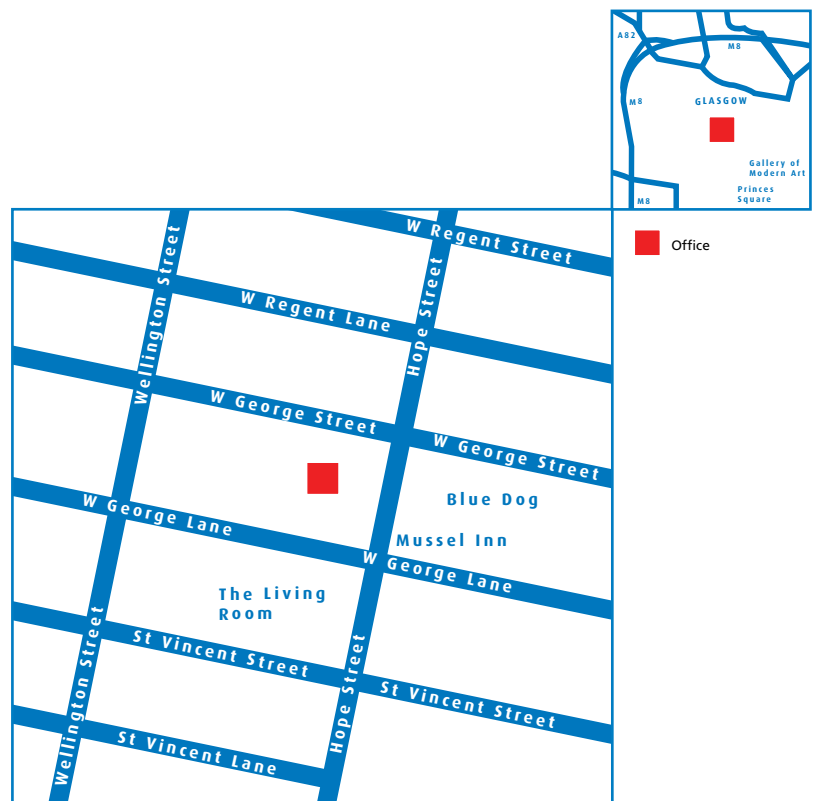

From the South:

Head northeast towards the M8. Merge onto the M8. Take the exit towards A198/Clydebank/Anderston. Keep right at the fork to continue toward Pitt St. Turn left onto Pitt St. Turn right onto W George St. Continue straight onto Blythswood Square. Continue onto W George St. Destination will be on the left.

From the East:

Head northwest on M8. At junction 15, exit towards A803. Merge onto Stirling Rd (signs for Glasgow Cross). Turn right onto Cathedral St. Continue onto Bath St. Turn left onto Wellington St. Turn left onto W George St.

From the West:

Head southeast on M8, take the exit towards A198/Clydebank/Anderston. Keep right at the fork to continue toward Pitt St. Turn left onto Pitt St. Turn right onto W George St. Continue straight onto Blythswood. Continue onto W George St. Destination will be on the left.